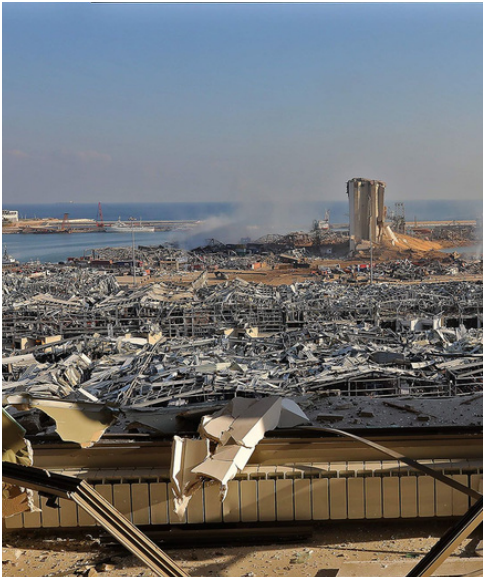

Beirut, 10th September 2020

Dear donors,

On August 4, all Lebanese suffered a terrible shock: an explosion, of a caliber that places it third in the painful ranking of world explosions, shook Beirut. The balance: more than 200 dead, 6,000 injured, 300,000 houses destroyed, 4 of the largest hospitals in the country completely demolished, more than 120 schools with notable damage, as well as numerous churches, historic houses, museums...

And above all, the specter of despair among the population: thinking that it is impossible to go ahead, that Lebanon has failed in its vocation as a country bearing the emblem of peace and knowledge of coexistence.

The Litani Cultural Center for Women, located in Achrafieh, one of the affected neighborhoods, suffered the consequences of the disastrous explosion: shattered windows, doors out of their frame, false ceiling on the floors, and displaced walls. As we picked up the rubble we wondered: what now? If the situation was already complicated enough, due to the deep economic and financial crisis aggravated by the uncertainties of COVID-19, this explosion made things almost impossible.